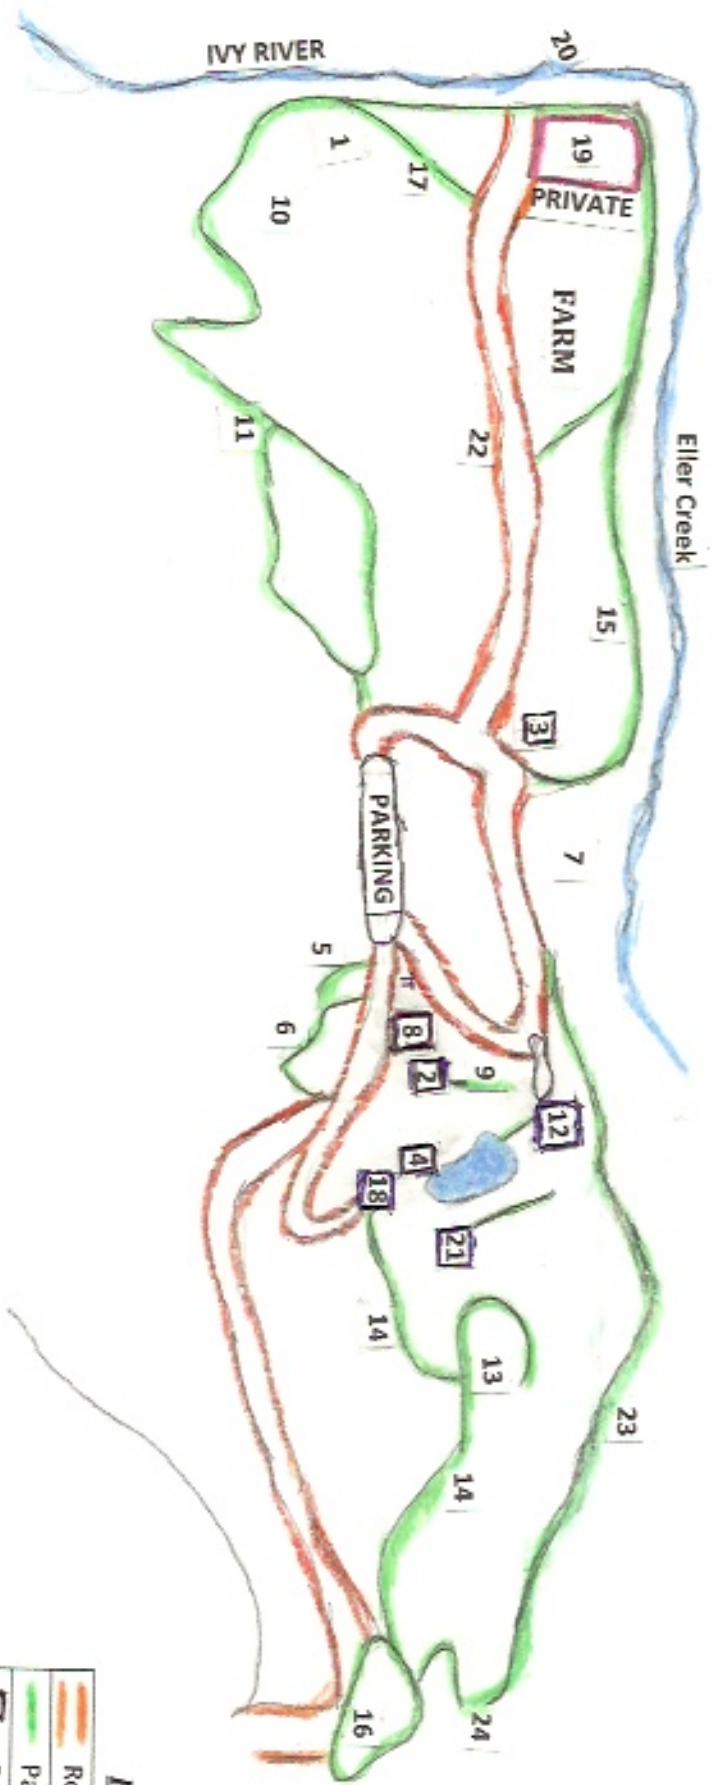

Bend of Ivy Exploration Map

Trails Distance and Walking Time

Lodge to River	0.35 miles, 10 minutes
Lodge to River to Hound Dog Hill to Lodge loop	1 mile, 30 minutes
Lodge to Labyrinth to Driveway to Lodge	0.7 miles, 20 minutes

Points of Interest

1 Angel Bench	5 BBB Trail	9 Farmhouse Path	13 Labyrinth	17 Old Eller Ford Road Trail	21 Springhouse
2 Art Studio	6 Chicane	10 Gong Bench	14 Labyrinth Path	18 Pavillion	22 Upper Farm Road
3 Barn	7 Creekside Meadow/ Potato Field	11 Hound Dog Hill	15 Meadow Creek	19 Private Area	23 Whisper Valley
4 Boathouse	8 Office, Studio/Roadhouse	12 Lodge	16 Outlook Hill	20 River Glade	24 Whisper Valley Trail